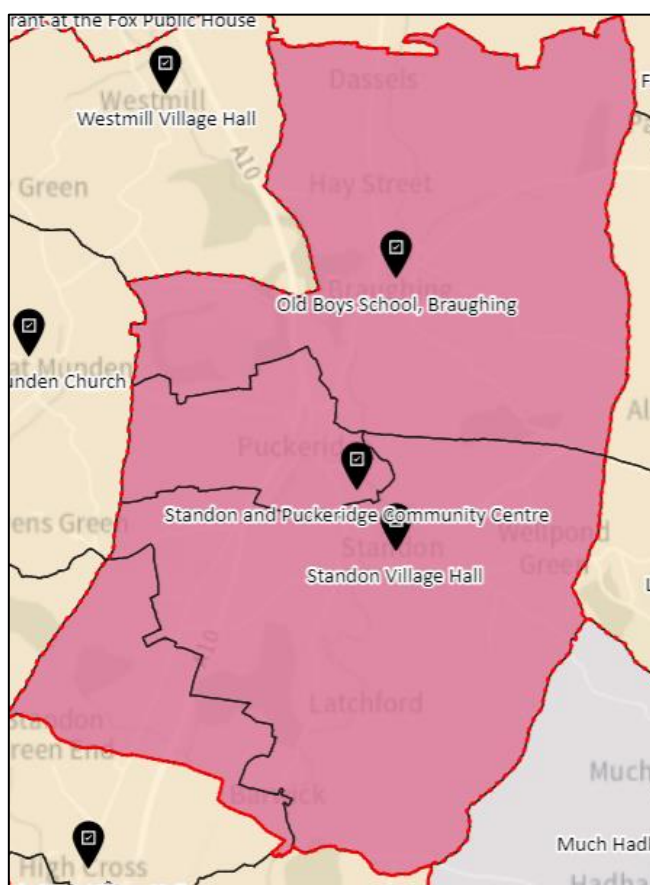

Proposed Polling Scheme by Ward

Ward: Braughing & Standon

Notes re: Ward

The proposed new Braughing & Standon Ward includes the existing ward of Puckeridge and parts of the existing wards of Thundridge & Standon (Standon Parish) and Braughing (Braughing Parish).

New PD Ref	Notes re: Polling District	Polling Place Name/Address	Electorate Dec 2022
BRS1	As existing BRA2 unchanged	Old Boys School, Church End, Braughing SG11 2QA	1,060
BRS2	As existing PUC1 unchanged	Standon and Puckeridge Community Centre, Station Road, Standon, Nr. Ware SG11 1TF	2,266
BRS3	As existing TST1 unchanged	High Cross Village Hall, North Drive, High Cross, SG11 1AR	186
BRS4	As existing TST2 unchanged	Standon Village Hall, Standon, Ware, SG11 1LE	1,102